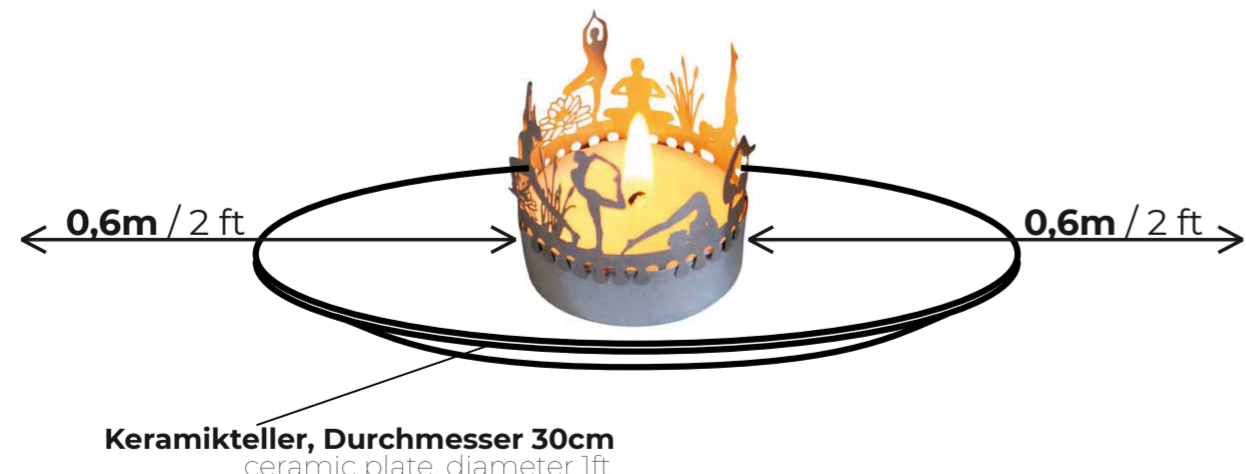

T-Light Schattenspiel
T-Light shadow play

T-Light Schattenspiel
T-Light shadow play

Keramikteller, Durchmesser 30cm
ceramic plate, diameter 1ft

T-Light Schattenspiel
T-Light shadow play

Kerzen Sicherheitshinweise /
candle safety instructions

Abstand zu brennbaren Gegenständen = min. 0,6m / 2 ft
Minimum lateral distance to burnable objects = min. 0,6m / 2 ft

Safety advice:

1. Never leave a burning candle unattended
2. Never burn a candle on or near anything that might catch fire
3. Keep candles out of the reach of children and pets
4. Blow out candles when you leave a room or home
5. Always use a fireproof base (e.g. ceramic plate)
6. Always follow all the instructions